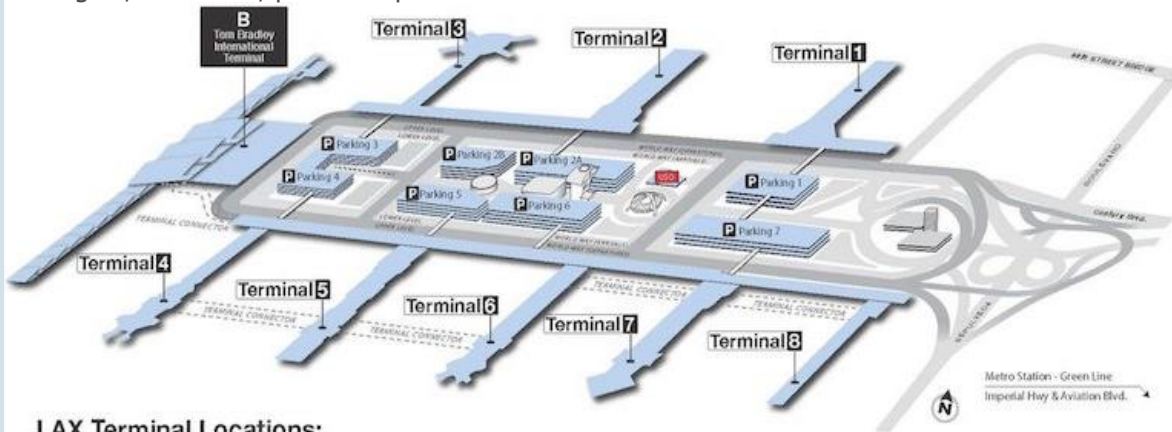

LOS ANGELES INTERNATIONAL AIRPORT

Distance from Hotel: 61.5 miles (60 minutes)

LAX

LAX is the fifth busiest airport in the world and second busiest in the United States, offering 692 daily flights to 85 domestic cities and 928 weekly nonstop flights to 67 cities in 34 countries.

Curbside baggage check-in is available on the upper departure level. Baggage claim is on the lower level. Brand-named and ethnic-styled restaurants, cocktail lounges, gift shops, newsstands, duty free shops for international flights, restrooms, public telephones and business centers offer convenient services for the traveling public.

Popular Non-Stop Flights

- Anchorage, Alaska
- Austin
- Boston
- DC / Dulles
- Las Vegas
- New York
- Oakland
- Phoenix
- Salt Lake City
- Seattle
- Portland
- Sacramento
- San Francisco

LAX Terminal Locations:

Aeroflot (B)	★Allegiant (see below)	★Copa (see below)	Fiji Airways (B)	LAN Airlines (B)	Singapore (B)	★Virgin Australia (see below)
Aer Lingus (B)	All Nippon Airways (B)	Cathay Pacific (B)	★Frontier (see below)	LOT (B)	★Southwest (see below)	★Volaris (see below)
Aeromexico (2)	American (4-5)	China Airlines (B)	Great Lakes (6)	Lufthansa (B)	Spirit (5)	WestJet (3)
Air Berlin (B)	American Eagle	China Eastern (B)	Hainan Airlines (B)	Mokulele Airlines (6)	★Sun Country (see below)	WOW Air (B)
Air Canada (6)	(Bus to Gates 52A-52J via 5)	China Southern (B)	Hawaiian (5)	Norwegian Air (B)	SWISS (B)	XL Airways France (6)
Air China (B)	Asiana (B)	Delta Air Lines (2-3)	Iberia (B)	Philippines Airlines (B)	Thomas Cook (B)	
Air France (B)	Austrian (B)	El Al Israel (B)	★InterJet (see below)	QANTAS (B)	Transaero Airlines (B)	
Air New Zealand (B)	★Avianca (see below)	Emirates Airlines (B)	Japan Airlines (B)	Qatar Airlines (B)	Turkish Airlines (B)	
Air Tahiti Nui (B)	Boutique Air (6)	Ethiopian Airlines (B)	JetBlue (5)	SAUDIA (B)	United/United Express (7-8)	
Alitalia (B)	British Airways (B)	Ethihad (B)	KLM (B)	Scandinavian Airlines (B)	Virgin America (6)	
Alaska (6)		EVA Air (B)	Korean Air (B)	Sichuan Airlines (B)	Virgin Atlantic (2)	

★Allegiant, Frontier and Sun Country passengers check in at Terminal 6; flights depart/arrive at Terminal 5
Avianca, Copa and InterJet passengers check in at Terminal 3; flights depart/arrive at Terminal B
Southwest passengers check in and depart at Terminal 1; international flights arrive at Terminal B
Virgin Australia and Volaris passengers check in at Terminal 2; flights depart/arrive at Terminal B